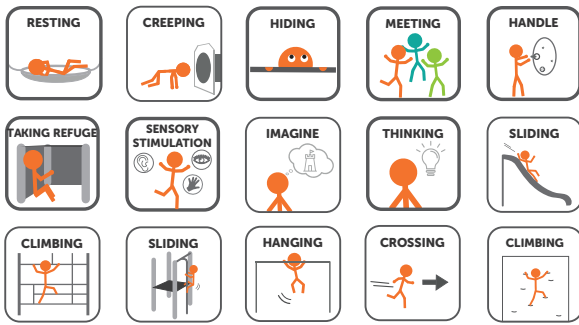

TOWER BLACKBEARD

PIR-63C

Physical disability

Sensory disability

Mental disorders

TECHNICAL DATA SHEET

EN 1176

+ 1 year

38 users

400 x 595 x 610 cm.

150 cm.

43 m²

Structure	Aluminium EN-AW 6063, anodized
Panels	HDPE (High-density polyethylene) 13 and 19 mm
Platforms	Phenolic nonslip plywood
Sliding sole	Stainless steel 150cm
Bars	Stainless steel
Ropes	Armed rope with steel core and multiple PP strings

2 px.

6 h.

704 kg.

Multi-activity pirate tower for a wide variety of physical, sensory, cognitive and social/emotional play activities where there's no limit for children's creativity and imagination.

The inner area between the tower posts is accessible and forms a place of refuge for the pirate kids. There we can find activity panels with games about animals and colours, ship racing and labyrinths and a tube phone to communicate with the tower's deck. On deck, the pirate tower has a moveable steering wheel, gears, spiral, rattle, bell, telescope and cannons. Access to the tower's deck can be done with different levels of difficulty. There is an access with a spiral staircase with stepped platforms to also allow children with reduced mobility to ascend to the upper part of the play equipment and also adults who accompany younger children. For more challenge, there is also an inclined climbing net and a climbing wall. The descent can be done through the same access ways or much faster through the sliding "emergency exists": double firemen's poles and a 1,50m slide. Setting elements such as a mast with sails and flag, bull's eye, skull and crossbones, monkey and parrots complete the play equipment. Play structure made of high quality materials, great resistance, long durability and low maintenance. Screws made of galvanised / stainless steel and hidden by nylon coverings. Installation of the posts with ground sleeves of hot-dip galvanised steel.