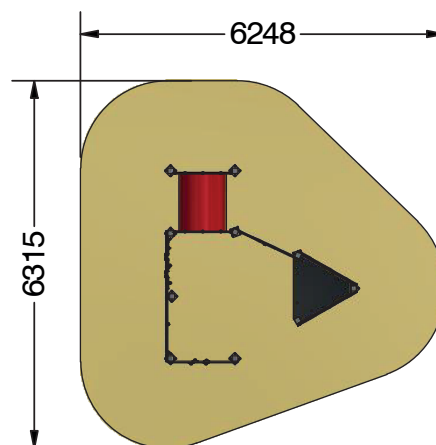

## TECHNICAL DATA SHEET

EN 1176

+ 1 year

11 users

334 x 324 x 131 cm.

30 cm.

30,40 m<sup>2</sup>

**Structure** Aluminium EN-AW 6063, anodized

**Panels** HDPE (High-density polyethylene) 13 and 19 mm

**Creep tube** Polyethylene Ø80cm

2 px.

3 h.

265 kg.

Pirate themed play structure composed of a creep tube and of activity panels that constitute a boat. Play combination on floor level with accessibility from outside and from the inside.

The porthole and the creep tube promote motor skills. Activity panels "pairs" and "3-in-a-row" foster thinking. Pirates theming with original details as skull and crossbones, several fish species and a pirates photocall stimulate creativity and imagination. The cosy boat format with walls built of panels, the inner space which makes possible the participation in the wheelchair and a seat platform in the ship's bow create a meeting place that invites to socialize and to role play.

**H.I.C.**  
 30 cm. 30,40 m<sup>2</sup>

mm.