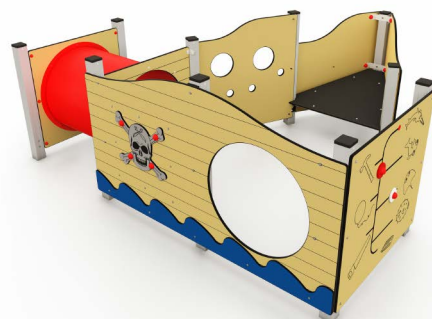

## TECHNICAL DATA SHEET

EN 1176

+ 1 year

11 users

334 x 324 x 131 cm.

30 cm.

30,40 m<sup>2</sup>

**Structure** Aluminium EN-AW 6063, anodized

**Panels** HDPE (High-density polyethylene) 13 and 19 mm

**Creep tube** Polyethylene Ø80cm

2 px.

3 h.

265 kg.

Pirate themed play structure composed of a creep tube and of activity panels that constitute a boat. Play combination on floor level with accessibility from outside and from the inside.

The porthole and the creep tube promote motor skills. Activity panels "pairs" and "3-in-a-row" foster thinking. Pirates theming with original details as skull and crossbones, several fish species and a pirates photocall stimulate creativity and imagination. The cosy boat format with walls built of panels, the inner space which makes possible the participation in the wheelchair and a seat platform in the ship's bow create a meeting place that invites to socialize and to role play.

Play structure made of high quality materials, great resistance, long durability and low maintenance. Screws made of galvanised / stainless steel and hidden by nylon coverings. Installation of the posts with ground sleeves of hot-dip galvanised steel.