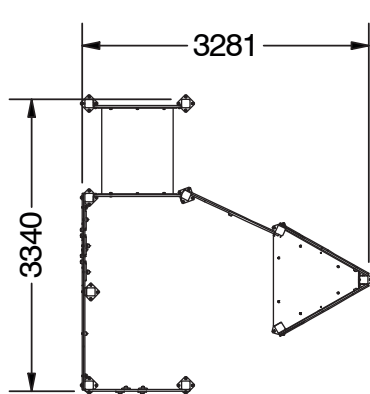

## TECHNICAL DATA SHEET

EN 1176

+ 1 year

11 users

334 x 324 x 131 cm.

30 cm.

30,40 m<sup>2</sup>

**Structure** Aluminium EN-AW 6063, anodized

**Panels** HDPE (High-density polyethylene) 13 and 19 mm

**Creep tube** Polyethylene Ø80cm

2 px.

3 h.

265 kg.

Pirate themed play structure composed of a creep tube and of activity panels that constitute a boat. Play combination on floor level with accessibility from outside and from the inside.

**H.I.C.**  
 30 cm. 30,40 m<sup>2</sup>

mm.