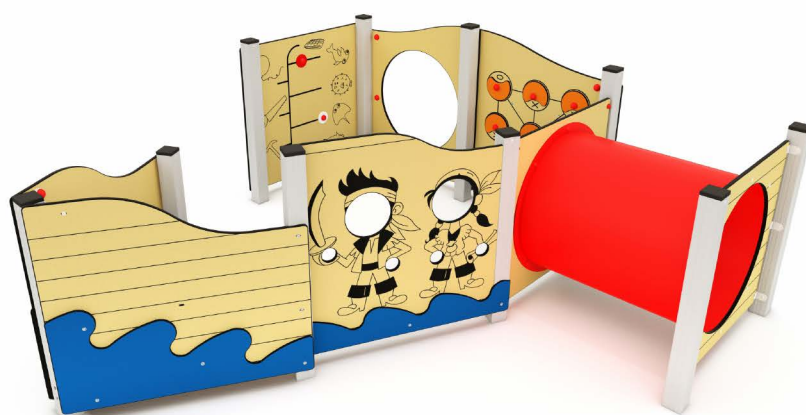

## TECHNICAL DATA SHEET

EN 1176

+ 1 year

11 users

334 x 324 x 131 cm.

30 cm.

30,40 m<sup>2</sup>

**Structure** Aluminium EN-AW 6063, anodized

**Panels** HDPE (High-density polyethylene) 13 and 19 mm

**Creep tube** Polyethylene Ø80cm

2 px.

3 h.

265 kg.

Pirate themed play structure composed of a creep tube and of activity panels that constitute a boat. Play combination on floor level with accessibility from outside and from the inside.

The porthole and the creep tube promote motor skills. Activity panels "pairs" and "3-in-a-row" foster thinking. Pirates theming with original details as skull and crossbones, several fish species and a pirates photocall stimulate creativity and imagination. The cosy boat format with walls built of panels, the inner space which makes possible the participation in the wheelchair and a seat platform in the ship's bow create a meeting place that invites to socialize and to role play.

Play structure made of high quality materials, great resistance, long durability and low maintenance. Screws made of galvanised / stainless steel and hidden by nylon coverings. Installation of the posts with ground sleeves of hot-dip galvanised steel.