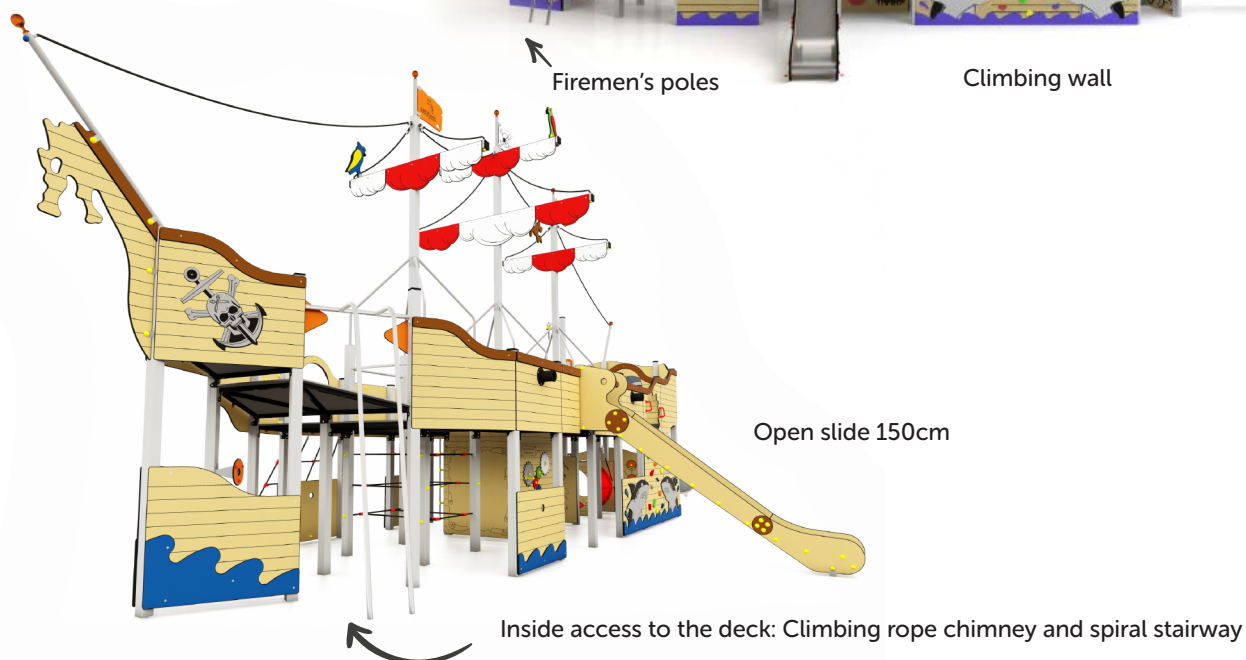

COMBINATION "PIRATE'S GALLEON"

PIR-63-1