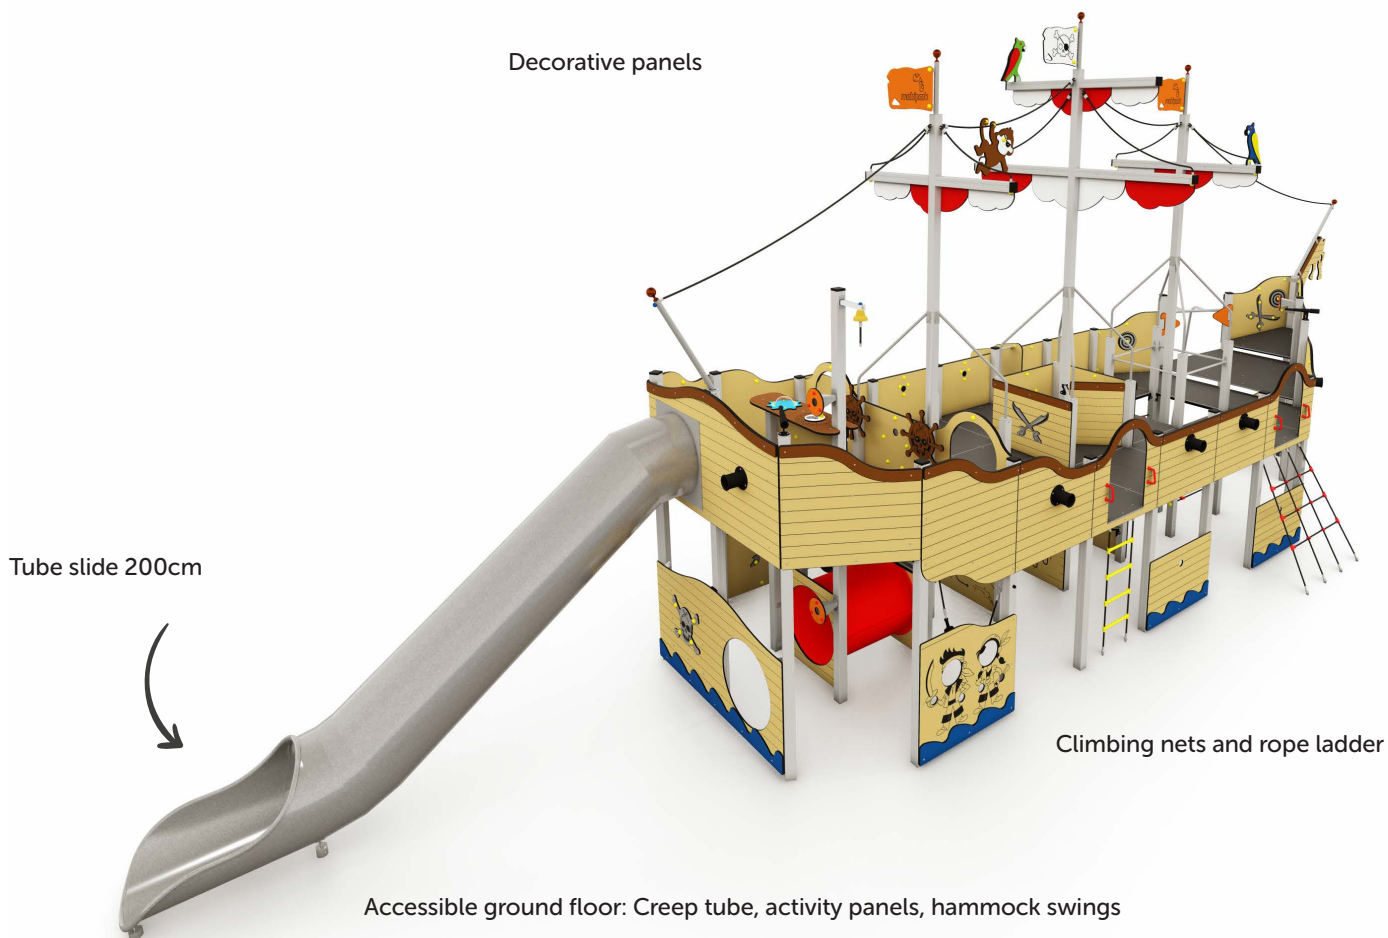

COMBINATION "PIRATE'S GALLEON"

PIR-63-1