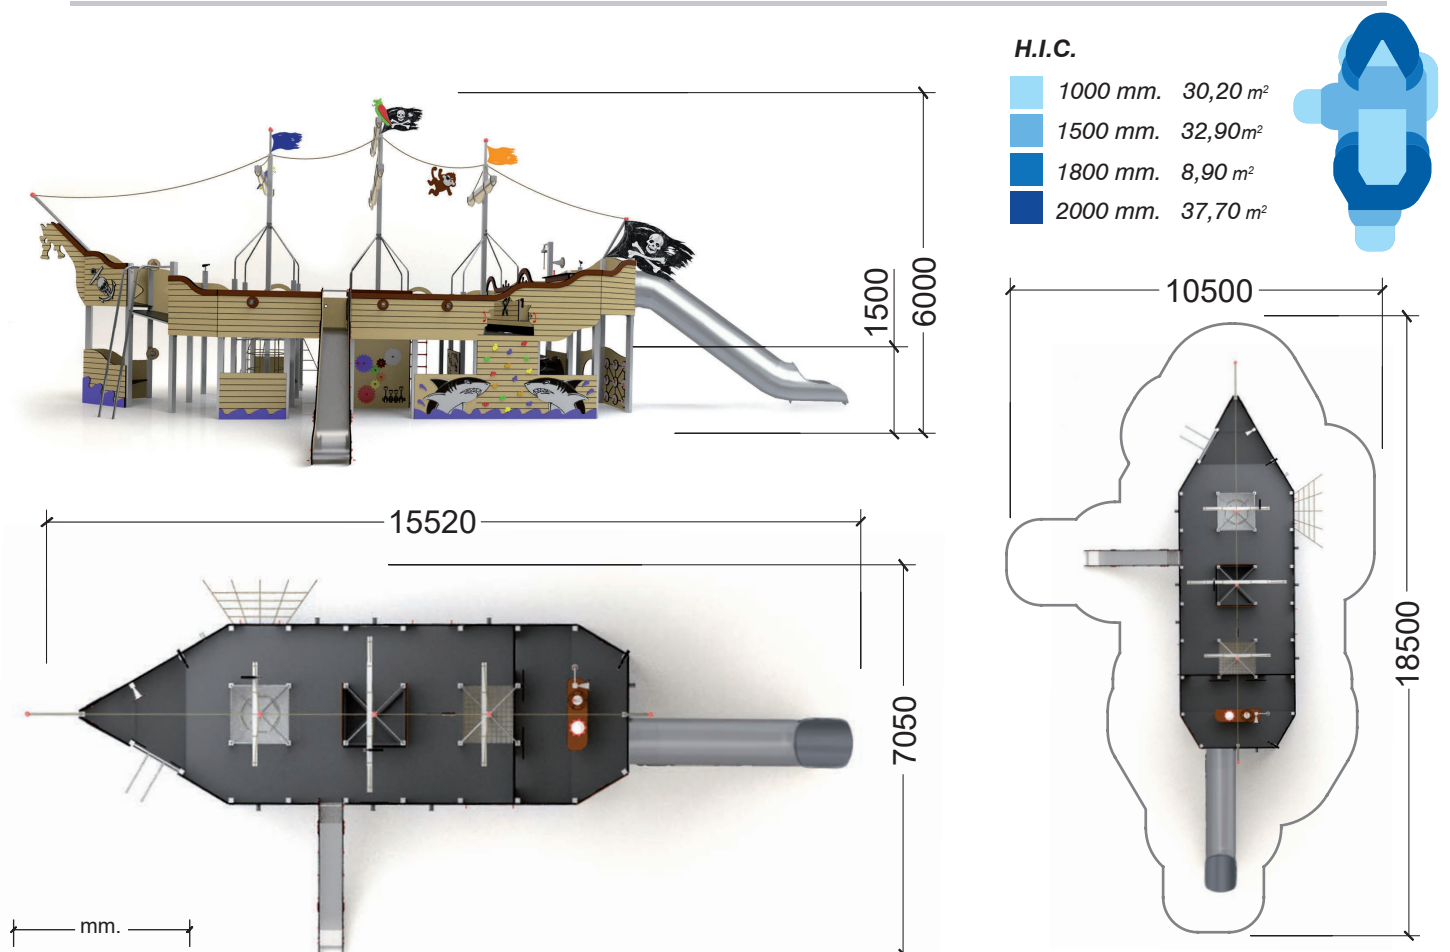

On deck, there's the command bridge with navigation table, compass, moveable steering wheels, bell, telescopes and cannons. The deck platforms are elevated towards bow and stern. Integrated in the deck floor, there's a horizontal rope net where adventurous kids can cross a shaky ground. In addition, it allows the children from above and below to visually communicate with each other.

The access to the deck can be realised in different climbing ways: by a climbing wall, an inclined rope net, a ladder and a vertical rope chimney. Apart from the climbing accesses, the pirate's galleon is provided with a spiral staircase with stepped platforms in order to allow children with reduced mobility to ascend to the ship's deck and also parents to accompany younger children.

The descent may be realised through the same access ways or much faster through the "emergency exits": firemen's poles, a tube slide of 2m and an open slide of 1,50m. Elements like flags and parrots complete the atmosphere. Emblem customizable by engraving or labelling.