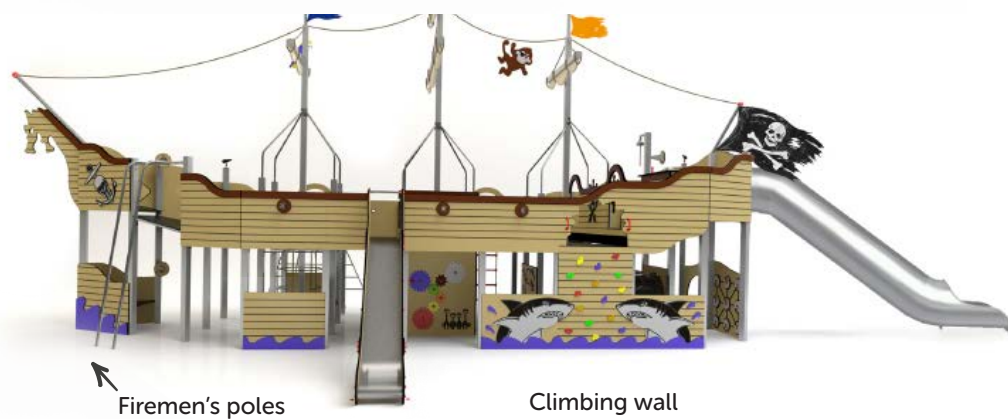

COMBINATION "PIRATE'S GALLEON"

PIR-63-1