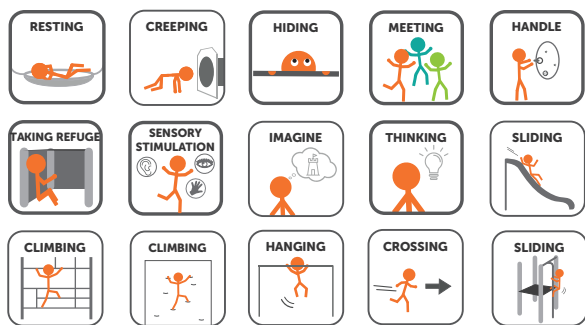

COMBINATION "PIRATE'S GALLEON"

PIR-63-1